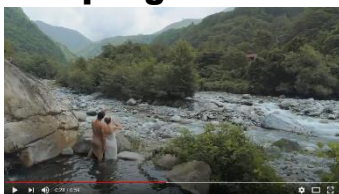

Hot Spring Areas