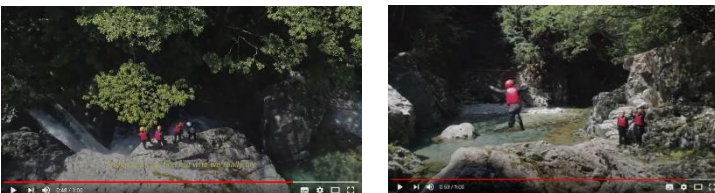

Hida Osaka Falls

About the Area

<https://visitgifu.com/see-do/hida-osaka-falls/>

<https://visitgifu.com/see-do/gero-hot-spring-2/>

Related Day Tours

<https://www.govoyagin.com/activities/japan-gifu-half-day-hida-osaka-waterfall-guided-hiking-hour-in-gero/9394?acode=gifupref>

<https://www.viator.com/Osaka/d333-ttd/p-72670P4?eap=brand-subbrand-82427&aid=vba82427en>